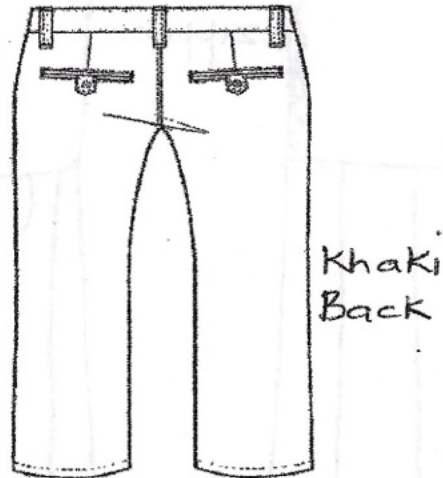

**HALF WAY TREE PRIMARY SCHOOL  
UNIFORM DESIGN (BOYS)**

**Physical Education:** Half Way Tree Primary P.E. Gears, White Sneakers and White dress socks.

**Regular School:** Half Way Tree Primary School Tie, Khaki pants and Shirt, Blue Dress socks and Black Shoes.

**HALF WAY TREE PRIMARY SCHOOL  
UNIFORM DESIGN (GIRLS)**

**Physical Education:** Half Way Tree Primary P.E. Gears and White Sneakers and White dress socks.

**Regular School:** Half Way Tree Primary School Tie, Navy Blue Ribbons, Blue Dress socks and Black Shoes.