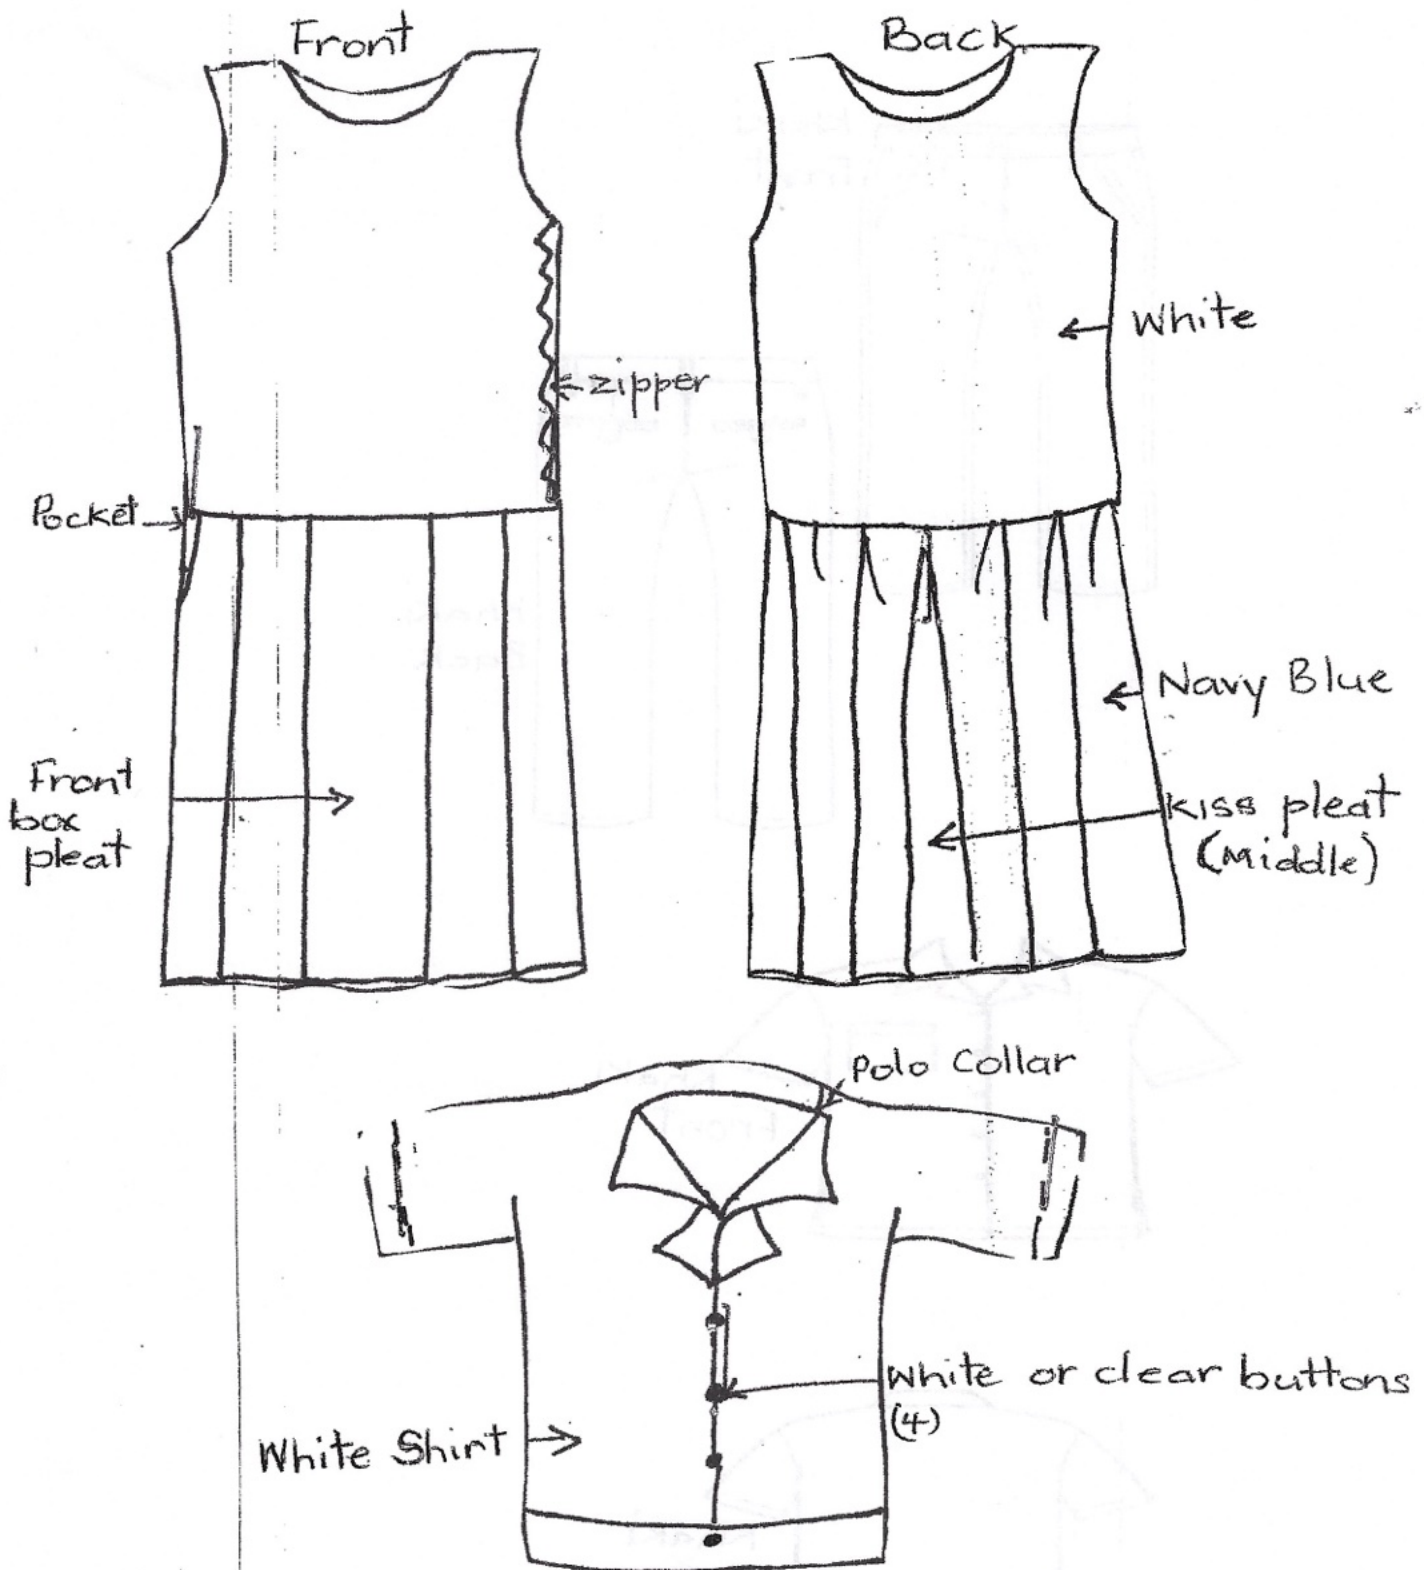

**HALF WAY TREE PRIMARY SCHOOL  
UNIFORM DESIGN (BOYS)**

**Physical Education:** Half Way Tree Primary P.E. Gears, White Sneakers and White dress socks.

**Regular School:** Half Way Tree Primary School Tie, Khaki pants and Shirt, Blue Dress socks and Black Shoes.

**HALF WAY TREE PRIMARY SCHOOL  
UNIFORM DESIGN (GIRLS)**

**Physical Education:** Half Way Tree Primary P.E. Gears and White Sneakers and White dress socks.

**Regular School:** Half Way Tree Primary School Tie, Navy Blue Ribbons, Blue Dress socks and Black Shoes.