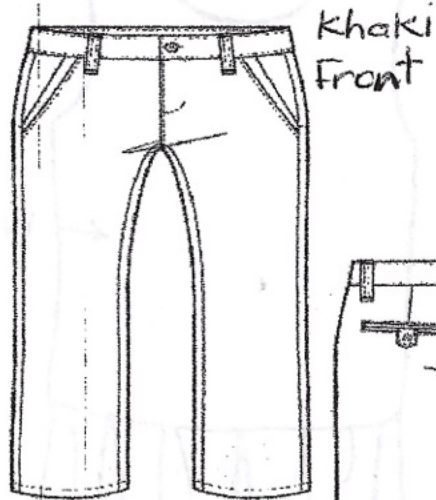

**HALF WAY TREE PRIMARY SCHOOL  
UNIFORM DESIGN (BOYS)**

**Physical Education:** Half Way Tree Primary P.E. Gears, White Sneakers and White dress socks.

**Regular School:** Half Way Tree Primary School Tie, Khaki pants and Shirt, Blue Dress socks and Black Shoes.

**HALF WAY TREE PRIMARY SCHOOL  
UNIFORM DESIGN (GIRLS)**

**Physical Education:** Half Way Tree Primary P.E. Gears and White Sneakers and White dress socks.

**Regular School:** Half Way Tree Primary School Tie, Navy Blue Ribbons, Blue Dress socks and Black Shoes.